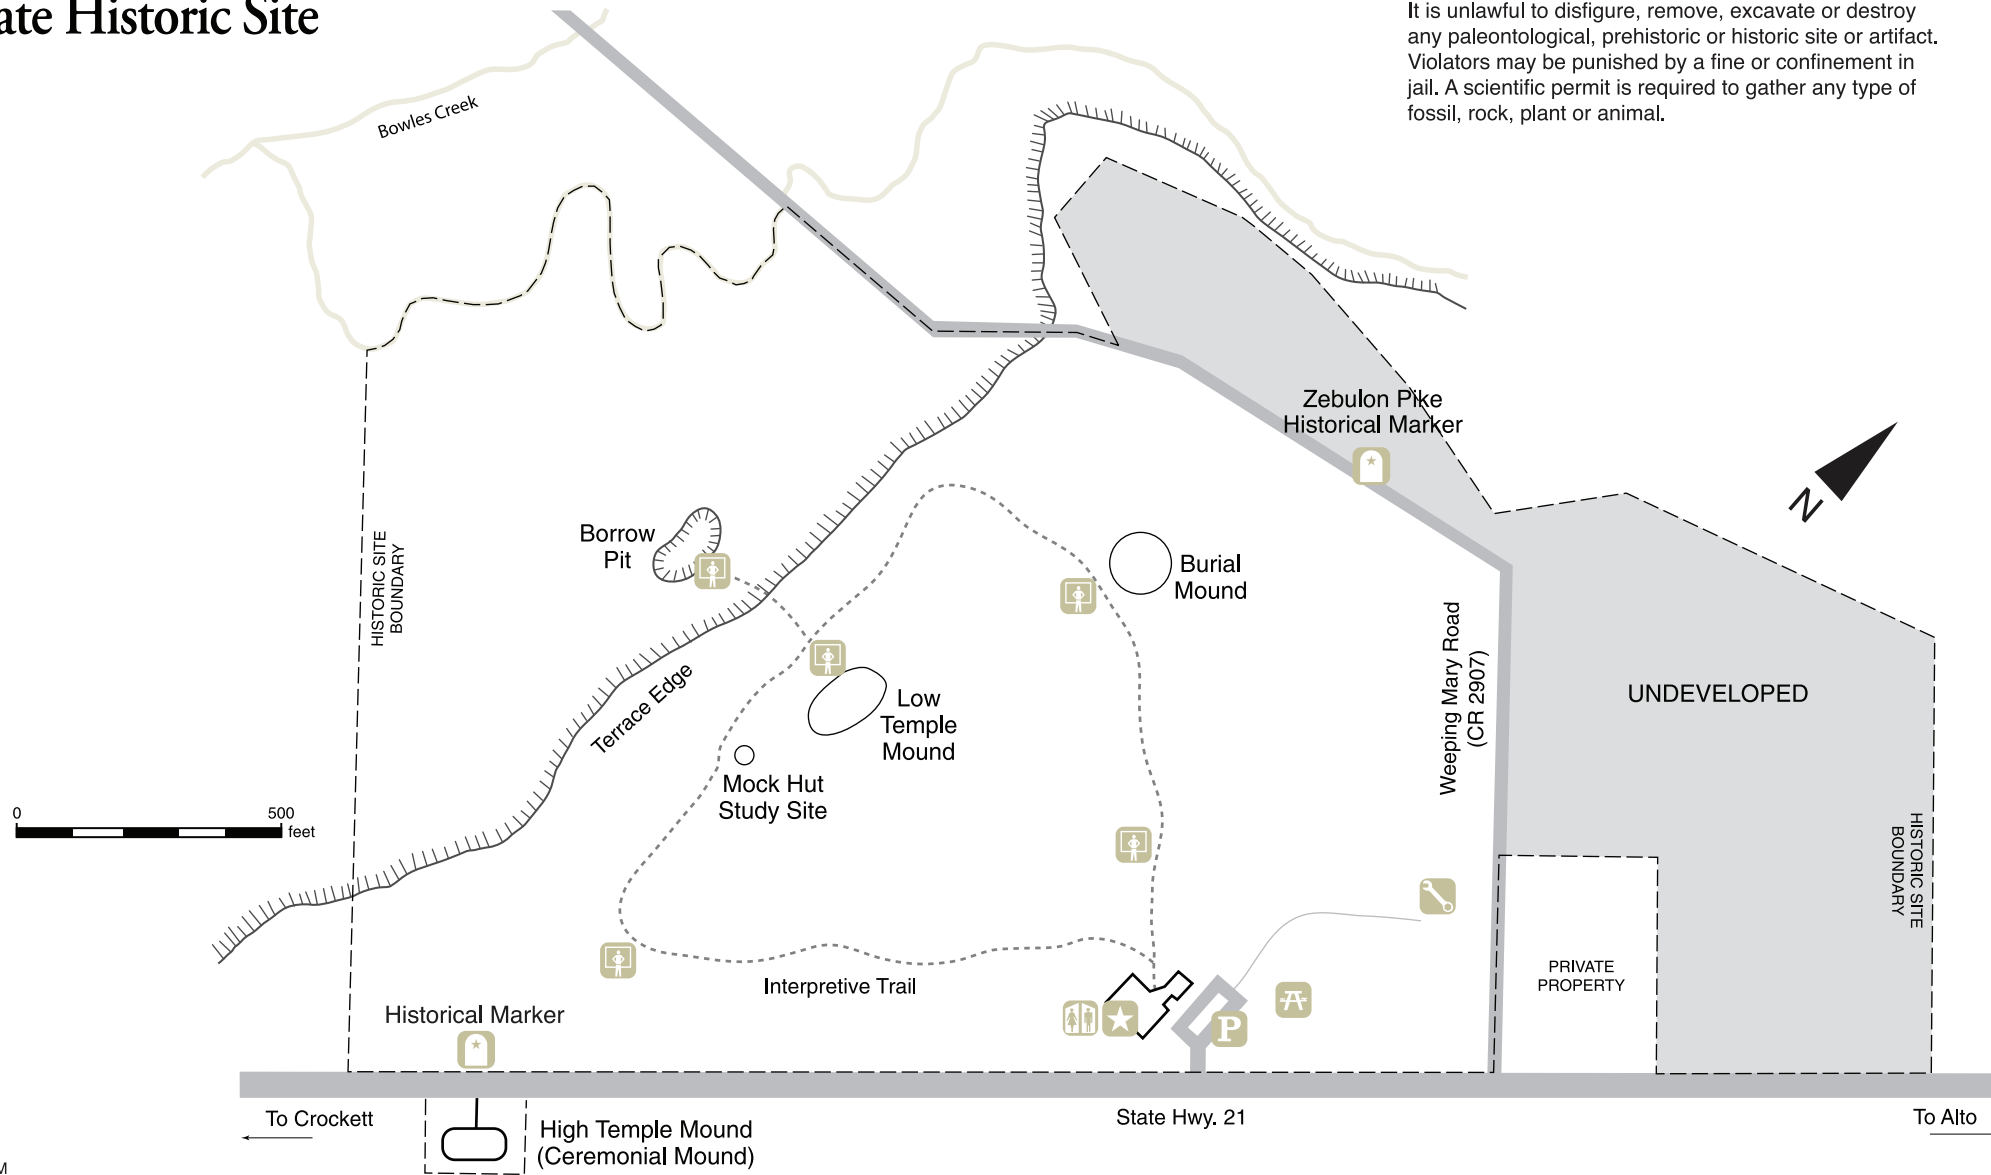

Caddoan Mounds

State Historic Site

It is unlawful to disfigure, remove, excavate or destroy any paleontological, prehistoric or historic site or artifact. Violators may be punished by a fine or confinement in jail. A scientific permit is required to gather any type of fossil, rock, plant or animal.

Legend:

- Headquarters/Museum
- Restrooms
- Picnic Area
- Parking
- Interpretive Wayside
- Maintenance
- Historical Marker

1649 State Hwy. 21 W.
Alto, TX 75925
936/858-3218

The State Agency for Historic Preservation